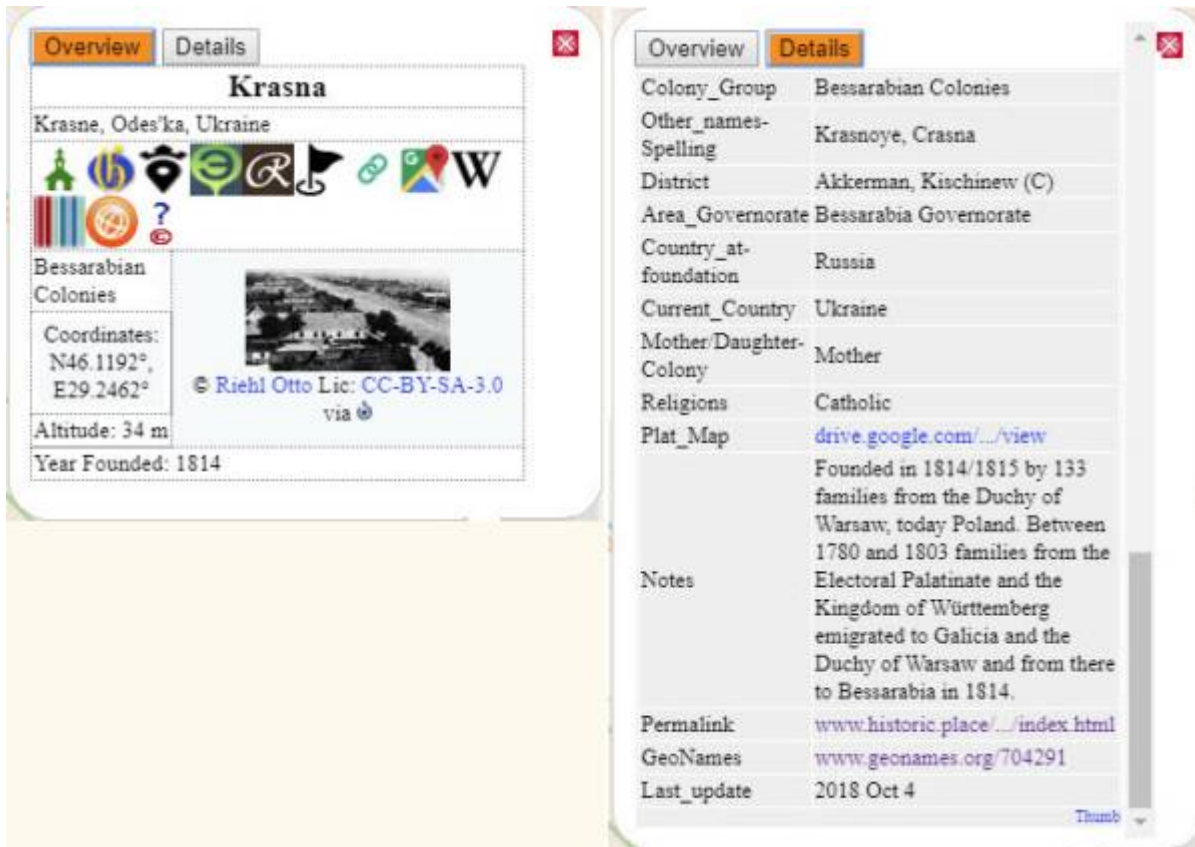

GRSL in drei Varianten

GRSL-Logo

Germans from Russia and Eastern Europe Settlement Locations (GRSL) gibt es in drei Varianten.

1. [Tabelle](#)
Die Daten sind eine synchronisierte Kopie des Master-Tabelle, zum Betrachten und Suchen.
Immer synchron.
2. [Historic.Place](#)
Die Daten projiziert auf einer Karte in Historic.Place.
Wird jede Woche aktualisiert.
3. [PDF · Portable Document Format](#)
Die Daten zum mitnehmen im Portable Document Format.
Wird alle 3 Monate aktualisiert

1. Tabelle

Settlement Name	Date	Country	County	Latitude	Longitude	Current Name	Current County	Year Founded	Initial (English / Cyrillic)	Region (Primary)	Primary	Category	Notes	Image Name	Image Number	Altitude
Alkhanan	2016-08-08	Russia	Belovodskoye	46.1882	59.3485	Belovodskoye, Ukraine (old, 2016-08-08)	Belovodskoye	1212		Central	President		Founding date listed in the table is not corroborated as it Russian regional capital. Anonymized. Historically, German settlement with various names approved by Russia. It was a Russian city and rather different from other German settlements. Information presented for the migration of German settlement.			28
Alkhan	2016-08-08	Russia	Belovodskoye	46.1911	59.3485	Alkhan, Belovodskoye, Ukraine	Belovodskoye						Founded in 1918 (Demographic Year of Belovodskoye) and later absorbed it as a German village.			100
Alkhan	2016-08-08	Russia	Belovodskoye	46.1911	59.3479	Alkhan, Belovodskoye, Ukraine	Belovodskoye	1861	Daughter	President			Founded in 1918 (Demographic Year of Belovodskoye) and later absorbed it as a German village. Archival was absorbed in system (2016).			12
Alkhan	2016-08-08	Russia	Belovodskoye	46.1882	59.3487	Alkhan, Belovodskoye, Ukraine	Belovodskoye	1861	Daughter	President						140

Die Tabelle ist immer aktuell.

Die Tabelle ist öffentlich und immer aktuell. Diese Tabelle ist eine Kopie der nicht öffentlichen Master-Tabelle.

2. Historic.Place

Hier ist der Link zu diesem Beispiel: [Krasna in Bessarabien](#).